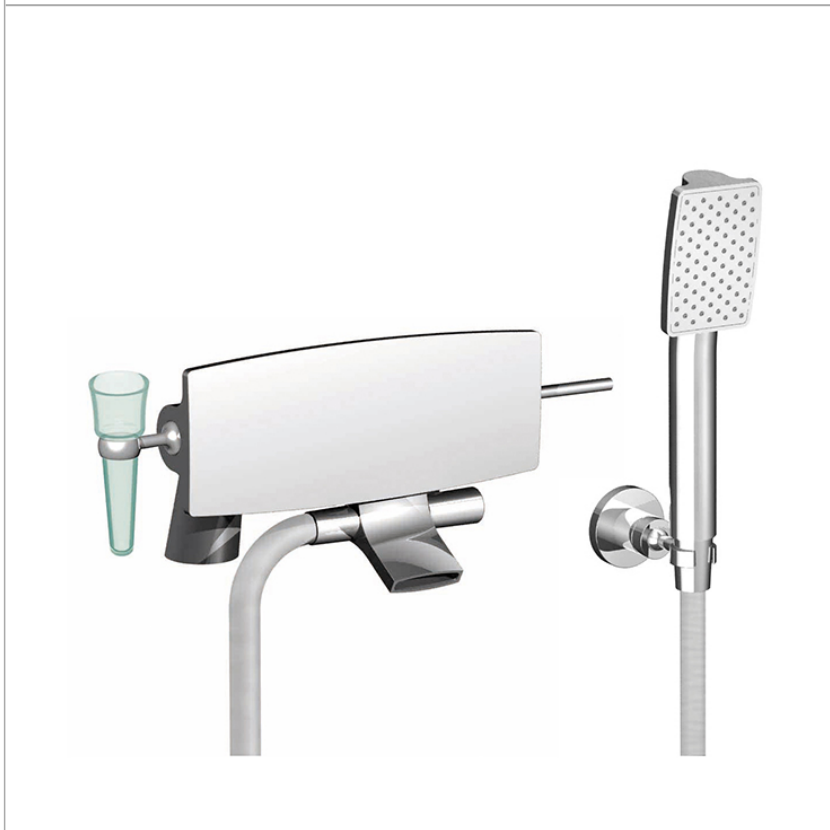

Code: F3654/5CR - De Soto

Deck mounted bath mixer

- pair of pillars for deck mounted 1/2
- flexible cromalux 1500 mm
- diverter
- shower holder
- handshower with antilimestone nozzles
- De Soto accessories art. F6077"

IMAGE

Finishes

 CHROM

GARANTITO
7 ANNI
GUARANTEED
7 YEARS

See the general sales conditions in our
current pricelist